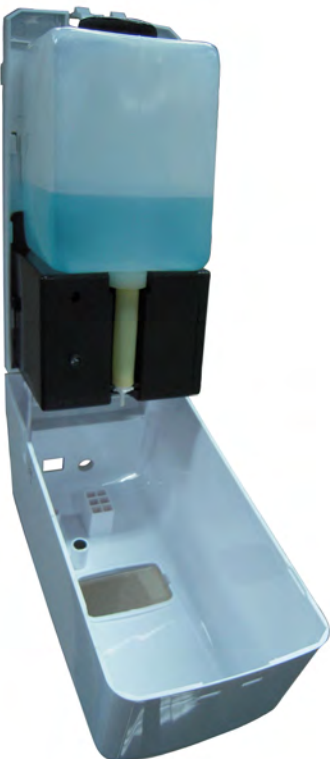

Automatic Liquid Soap Dispenser

ASD-1000

Automatic Soap Dispenser; 1000ml
 Touchless one shot Auto Soap Dispenser, Infra-Red Sensor.
 1L refillable container with leak-proof tube system;
 Operated by 3pcs C batteries.
 High quality ABS housing. Wall plug, Screw pair.
 Key Lock for easy opening and security.
 White color.

Product size : 12 x 11.5 x 26 cm; 20 pcs/carton.
 Carton : 65 x 28 x 56 cm; G.W. 17.5 kg; N.W. 16.1 kg
 5,480 pcs / 20ft container

One shot dispensing system –
 automatically deliver 1cc liquid soap
 – every time; green light is on when
 dispensing the liquid hand soap.

leak-proof
 tube system

Clear transperant
 container 1000 ml

Battery compartment

RE : Special designed rubber tube with valve
 inside ensure the liquid hand soap delivery from
 the mouth of nozzle; cannot reverse back to
 the container/reservoir; one way only