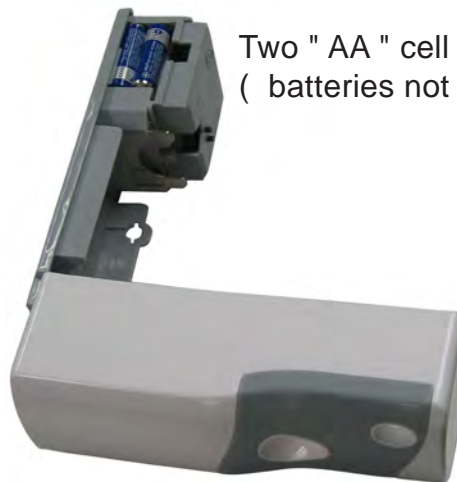

Aerosol Dispenser

AD-022

Aerosol Dispenser, Power Switch Display-by LED Light.
Time-Set Spraying (10 / 15 / 20 Minutes).

24H / Day / Night 3-Phase Induction.

Can Fit 300ml Aerosol Can;

Two " AA " cell battery design (batteries not included)

With lock and key on refill compartment.

High quality PP housing. Wall plug, Screw pair.

Grey or Pink color.

Product size : 8 x 7.5 x 20.5 cm; 30 pcs/carton.

Carton : 43.5 x 35.5 x 45 cm; G.W. 13.5 kg; N.W. 12 kg

12,000 pcs / 20ft container

Time-Set Spraying
(10 / 15 / 20 Minutes)

Two " AA " cell battery design
(batteries not included)

Can Fit 300ml
Aerosol Can

Short aerosol can; 300ml; 66mm dia.;
H136 mm (bottom to sprayer head);
H143 mm (overall)