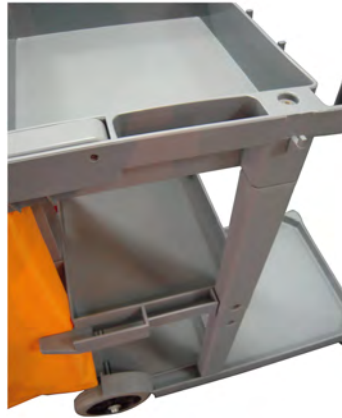

Janitor Cart / Cleaning Trolley

CH-074D

cleaning tools storage

- Front platform holds containers for waste collection or mop bucket with wringer for floor cleaning tasks.
- Non-marking wheels to the rear and swivel castors at the front for maximum maneuverability.
- 100L capacity nylon bag for everyday waste, with lid

Color of cart : Blue, Gray; color of trash bag : Yellow (standard); blue (upon requested)

Product : 120 x 46 x 99.5 cm; 1 pcs/ctn; Carton : 88 x 25 x 55 cm; G.W. 13.5 kg

rubbish lid

Pushing handle

Optional

CH-075

Maid's Carrier

Product : 38.5 x 33.5 x 17 cm

CH-30

Mop Bucket, w/Squeegee Wringer;

working capacity : 30L; Side Press Wringer

Color : yellow, red, blue, green, gray, coffee

Carton : 51 x 37.5 x 36 cm; G.W. 7.5 kg