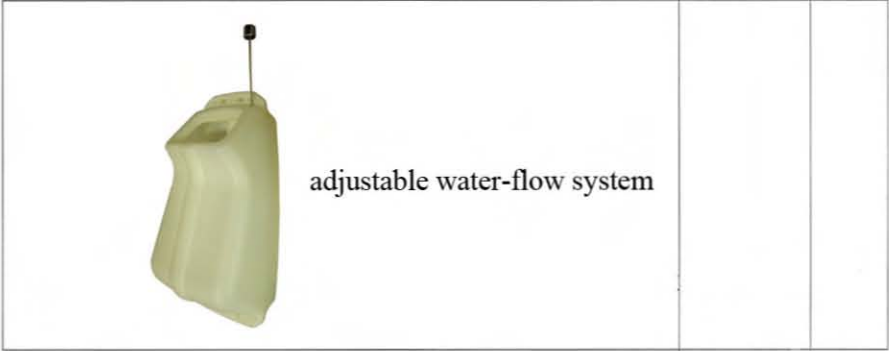

Single Disc Scrubber

GSM-430

Stone-care Machine for grinding, levelling and restoration of granite and marble; our machines can add up to 3 x 15kg weight; with Aluminium alloy pad holder 5 kg; 4gal solution tank; the total working weight can up to 100 kgs that can perform excellent even on granite.

Polisher

made in china

adjustable water-flow system

GSM-430

- Power: 2 HP
- Size of Deck : 430 dia. mm(17")
- Speed: 175 rpm
- Voltage: 220 V 50Hz
- Weight : 47 kg
- Cable length : 15 m
- Dimensions: 45 x 60 x 123 cm