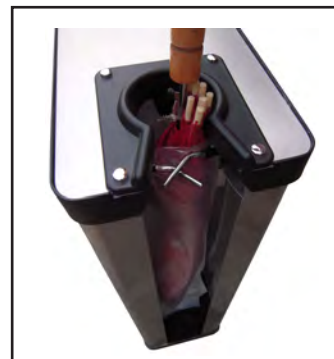

insert umbrella gently