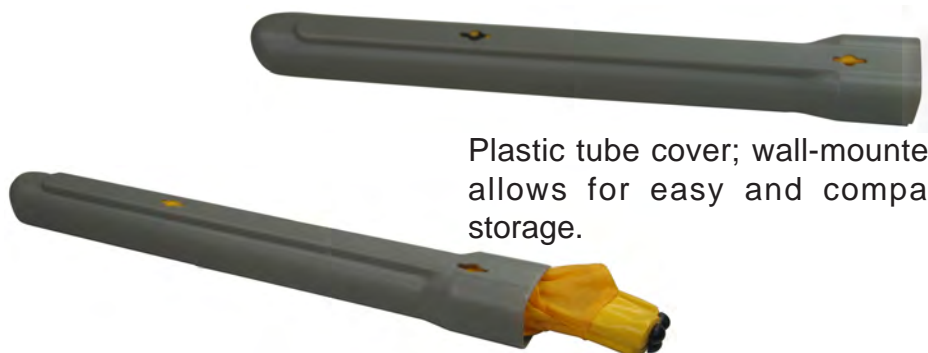

4-facet Caution Sign

330

Advertise night visibility of 200 meters in the dark

Safety cone with flash light and plastic tube cover
50 cm height with multi-lingual "caution" on all four sides.
Plastic tube cover; wall-mounted, allows for easy and compact storage.

Flash light; LED designed for both high intensity and long service.
One 4-D size battery for 30 days flash light usage (Advertise night visibility of 200 meters in the dark) (total 61 cm height)

Anti-rusting metal stands inside for durable usage.
Any wording available.

Sign only : 48 pcs/ctn; Carton : 57.5 x 28.5 x 37 cm

Sign w/Plastic tube cover : 48 pcs/ctn; Carton : 59 x 56 x 38.5 cm

Flash light : 48 pcs/ctn; Carton : 40 x 30 x 15.5 cm

18,432 pcs / 20ft container

The working height w/ flash light : 61 cm

Anti-rusting metal stands inside for durable usage.

50 cm height with multi-lingual "caution" on all four sides.

Plastic tube cover; wall-mounted, allows for easy and compact storage.